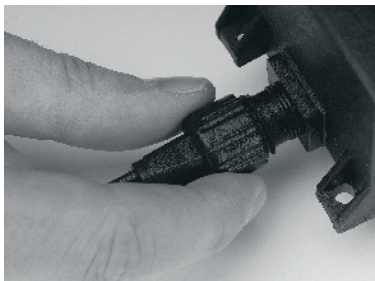

Transformer 150W outdoor

6012011

Adapter

PRI: 230-240V ~ 50Hz 180VA
SEC: 12V~Max 150 Watt

Garden Lights

www.garden-lights.nl

MI3491 - 20100223

Garden Lights