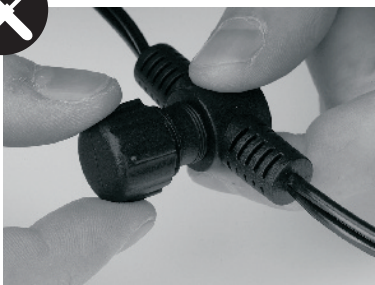

Transformer 150W outdoor

6012011

Adapter

PRI: 230-240V ~ 50Hz 180VA
SEC: 12V~Max 150 Watt

Garden Lights

www.garden-lights.nl

MI3491 - 20100223

Garden Lights