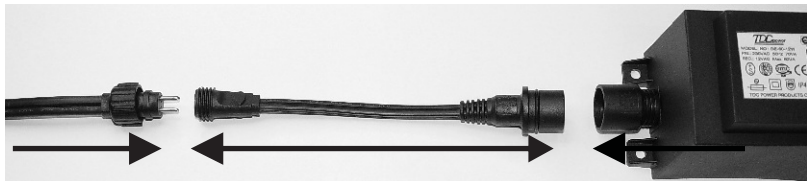

Transformer 150W outdoor

6012011

Adapter

PRI: 230-240V ~ 50Hz 180VA
SEC: 12V~Max 150 Watt

Garden Lights

www.garden-lights.nl

MI3491 - 20100223

Garden Lights