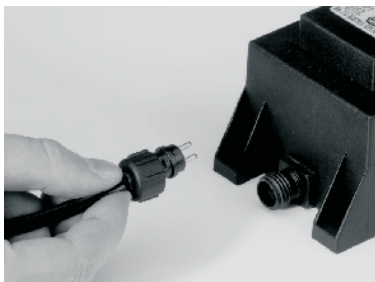

Transformer 150W outdoor

6012011

Adapter

PRI: 230-240V ~ 50Hz 180VA
SEC: 12V~Max 150 Watt

Garden Lights

www.garden-lights.nl

MI3491 - 20100223

Garden Lights