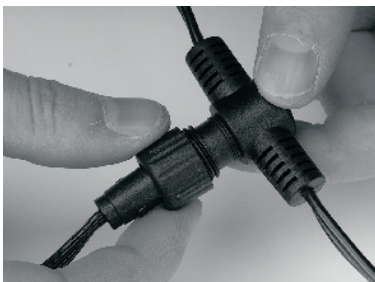

Transformer 150W outdoor

6012011

Adapter

PRI: 230-240V ~ 50Hz 180VA
SEC: 12V~Max 150 Watt

Garden Lights

www.garden-lights.nl

MI3491 - 20100223

Garden Lights