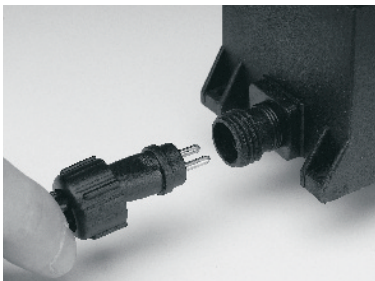

Transformer 150W outdoor

6012011

Adapter

PRI: 230-240V ~ 50Hz 180VA
SEC: 12V~Max 150 Watt

Garden Lights

www.garden-lights.nl

MI3491 - 20100223

Garden Lights