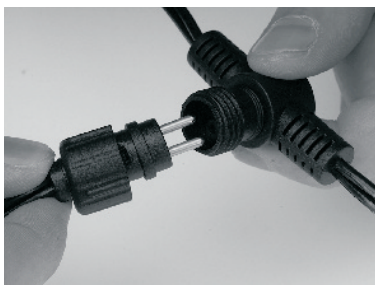

Transformer 150W outdoor

6012011

Adapter

PRI: 230-240V ~ 50Hz 180VA
SEC: 12V~Max 150 Watt

Garden Lights

www.garden-lights.nl

MI3491 - 20100223

Garden Lights