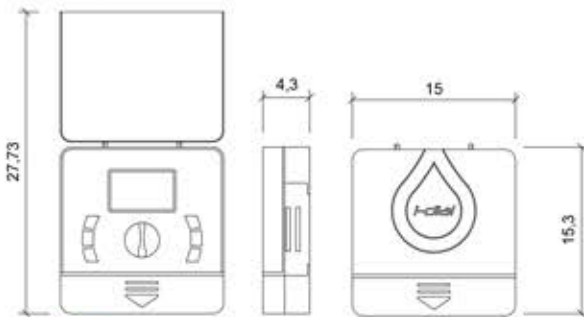

1. NEW PROGRAMING METHOD

2. BATTERY COMPARTMENT

3. COVER

4. 3" BACKLIT LCD SCREEN

3 PROGRAM WITH 3 SIMPLE STEPS.

- 1** START TIME
- 2** DURATION
- 3** FREQUENCY

I-DIAL 9 VDC INDOOR

Controller