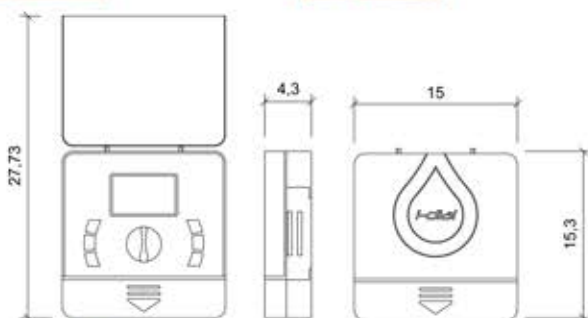

**new**

1. NEW PROGRAMING METOD

2. BATTERY COMPARTMENT

3. COVER

4. 3" BACK LIGHT LCD SCREEN

**3** PROGRAM WITH 3 SIMPLE STEPS.