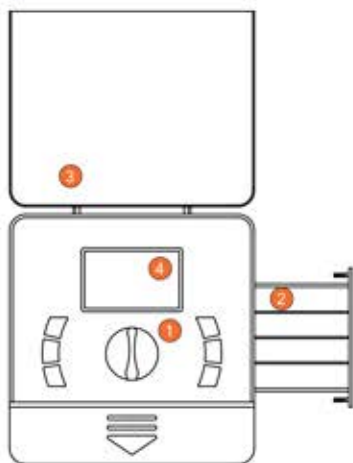

**new**

1. NEW PROGRAMING METOD

2. BATTERY COMPARTMENT

3. COVER

4. 3" BACK LIGHT LCD SCREEN

**3** PROGRAM WITH 3 SIMPLE STEPS.

## DESCRIPTION

I-DIAL is a new and unique electronic controller 4-6-8 station outdoor for residential application. The I-dial family is available at the same price both 24 VAC or 9 VDC Latc.. It follows the Rain's controllers philosophy and it allows to easily set the programming in 3 steps: start time, duration, frequency.