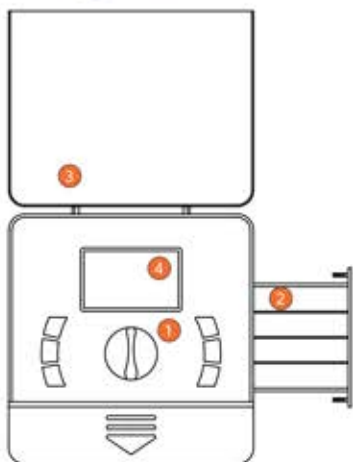

I-DIAL 24 VAC INDOOR

Controller

DESCRIPTION

I-DIAL is a new and unique electronic controller 4-6-8 station indoor for residential application. The I-dial family is available at the same price both 24 VAC or 9 VDC Latc..

It follows the Rain's controllers philosophy and it allows to easily set the programming in 3 steps: start time, duration, frequency.

TECHNICAL CHARACTERISTICS

- 4 – 6 - 8 stations models
- Indoor Models with External Transformer
- Electrical Power Supply: 220 VAC 50Hz
- Electrical Outputs: 24 Volts AC, 0.8 AMP
- 4 independent programs
- 4 independent start times (1 per each program)
- Next start time visualization
- Run Times: 1 min. to 240 min per station
- Watering cycles: from 4 per day up to 1 per week
- Watering Schedule: 7 day calendar with individual day selection, or 1 to 19 day interval watering
- Water Budgeting Mode from 10% to 200%
- Master Valve/Pump 24 VAC outlet can be enabled or disabled by station.
- Power Failure: 2 x 1.5 volt AA alkaline battery permanently maintains programs. (not included)
- Rain Sensor Inlet, programmable per each station
- Freeze-program function (OFF)
- Low-battery function
- Pump Start Relay connection enabled
- Permanent Memory Saves programs during power outages