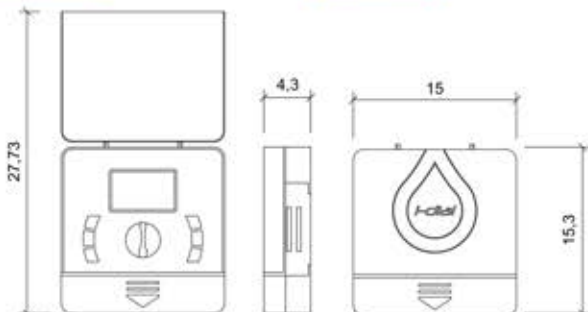

1. NEW PROGRAMING METOD

2. BATTERY COMPARTMENT

3. COVER

4. 3" BACK LIGHT LCD SCREEN

Code	Models
200.4080410	I-DIAL 24 VOLT 4 ZONE INDOOR
200.4080610	I-DIAL 24 VOLT 6 ZONE INDOOR
200.4080810	I-DIAL 24 VOLT 8 ZONE INDOOR