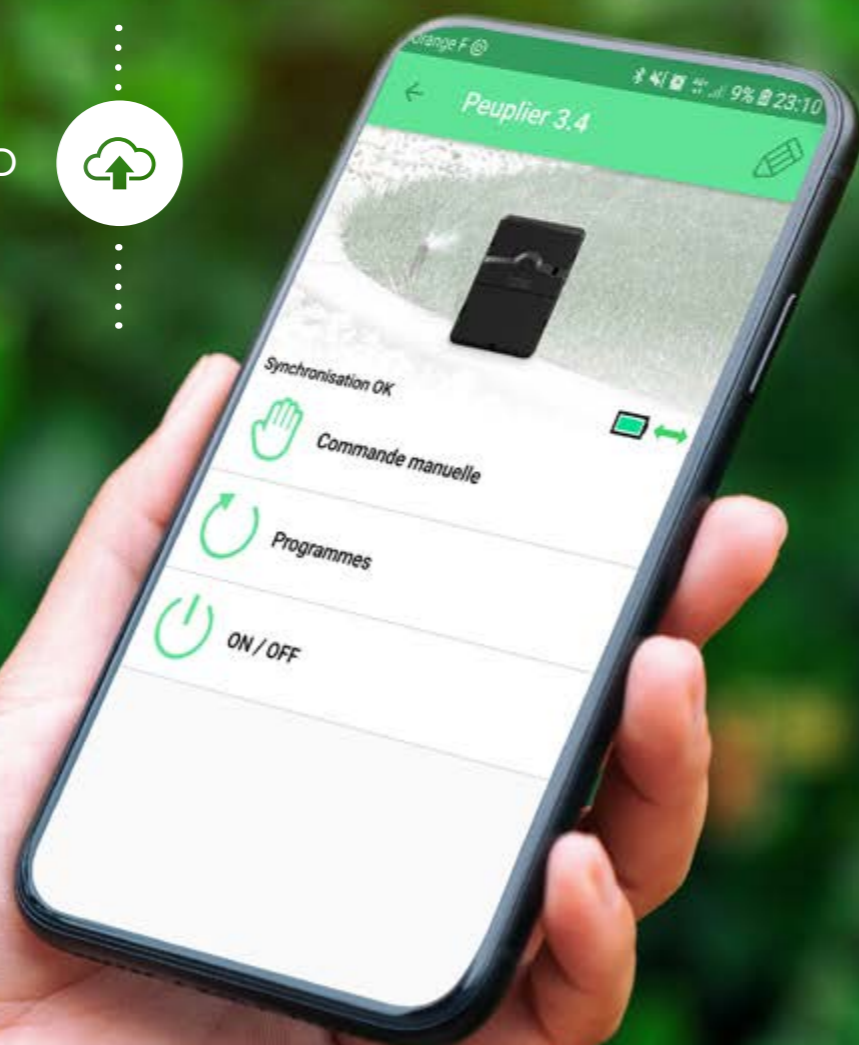

FREE PLATFORM & APP

CONTROL YOUR IRRIGATION WITH WI-FI

ON/OFF

CLOUD

SMART-IS

AC powered Wi-Fi irrigation controller!

The SMART-IS is a Wi-Fi and Bluetooth® irrigation controller which is AC powered and uses 24 VAC solenoid valves. Once the settings have been configured via the router, it carries out all the functionalities of an irrigation controller (starting time, duration of irrigation, day of irrigation and more). Connect it to the weather forecast and it adjusts its programming to the changes in weather. Once its sensor input is connected to the pulse sensor of a water meter, it tracks your water consumption and sends you alerts about the status of your installation.

Connected to the **weather forecast !**

Smart and responsible, it irrigates more in the event of drought and less when it rains.

Save water and detect leakage !

Using its sensor input, the SMART-IS indicates right on your smartphone, the volume of water consumed, identifies an abnormal flowrate and detects potential leakage.