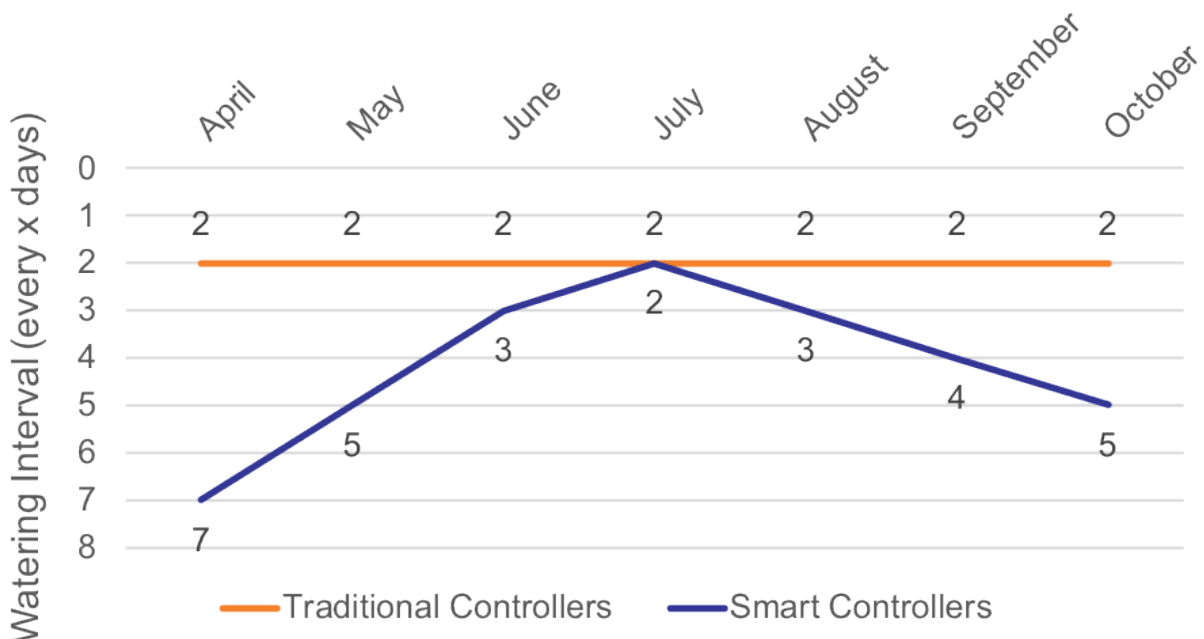

48% Water Savings with Smart Watering

THE NUMBERS BEHIND B-HYVE

30 BIL

B-hyve saved 30 billion gallons of water since spring 2016.

45,000

45,000 Olympic swimming pools could be filled with the water savings from B-hyve.

30-50%

B-hyve smart watering reduces outdoor watering use by 30-50%.

50,000

The annual average savings per controller is 50,000 gallons.

Water Interval – Traditional vs. Smart

BRING SMART TO YOUR YARD

Total Control